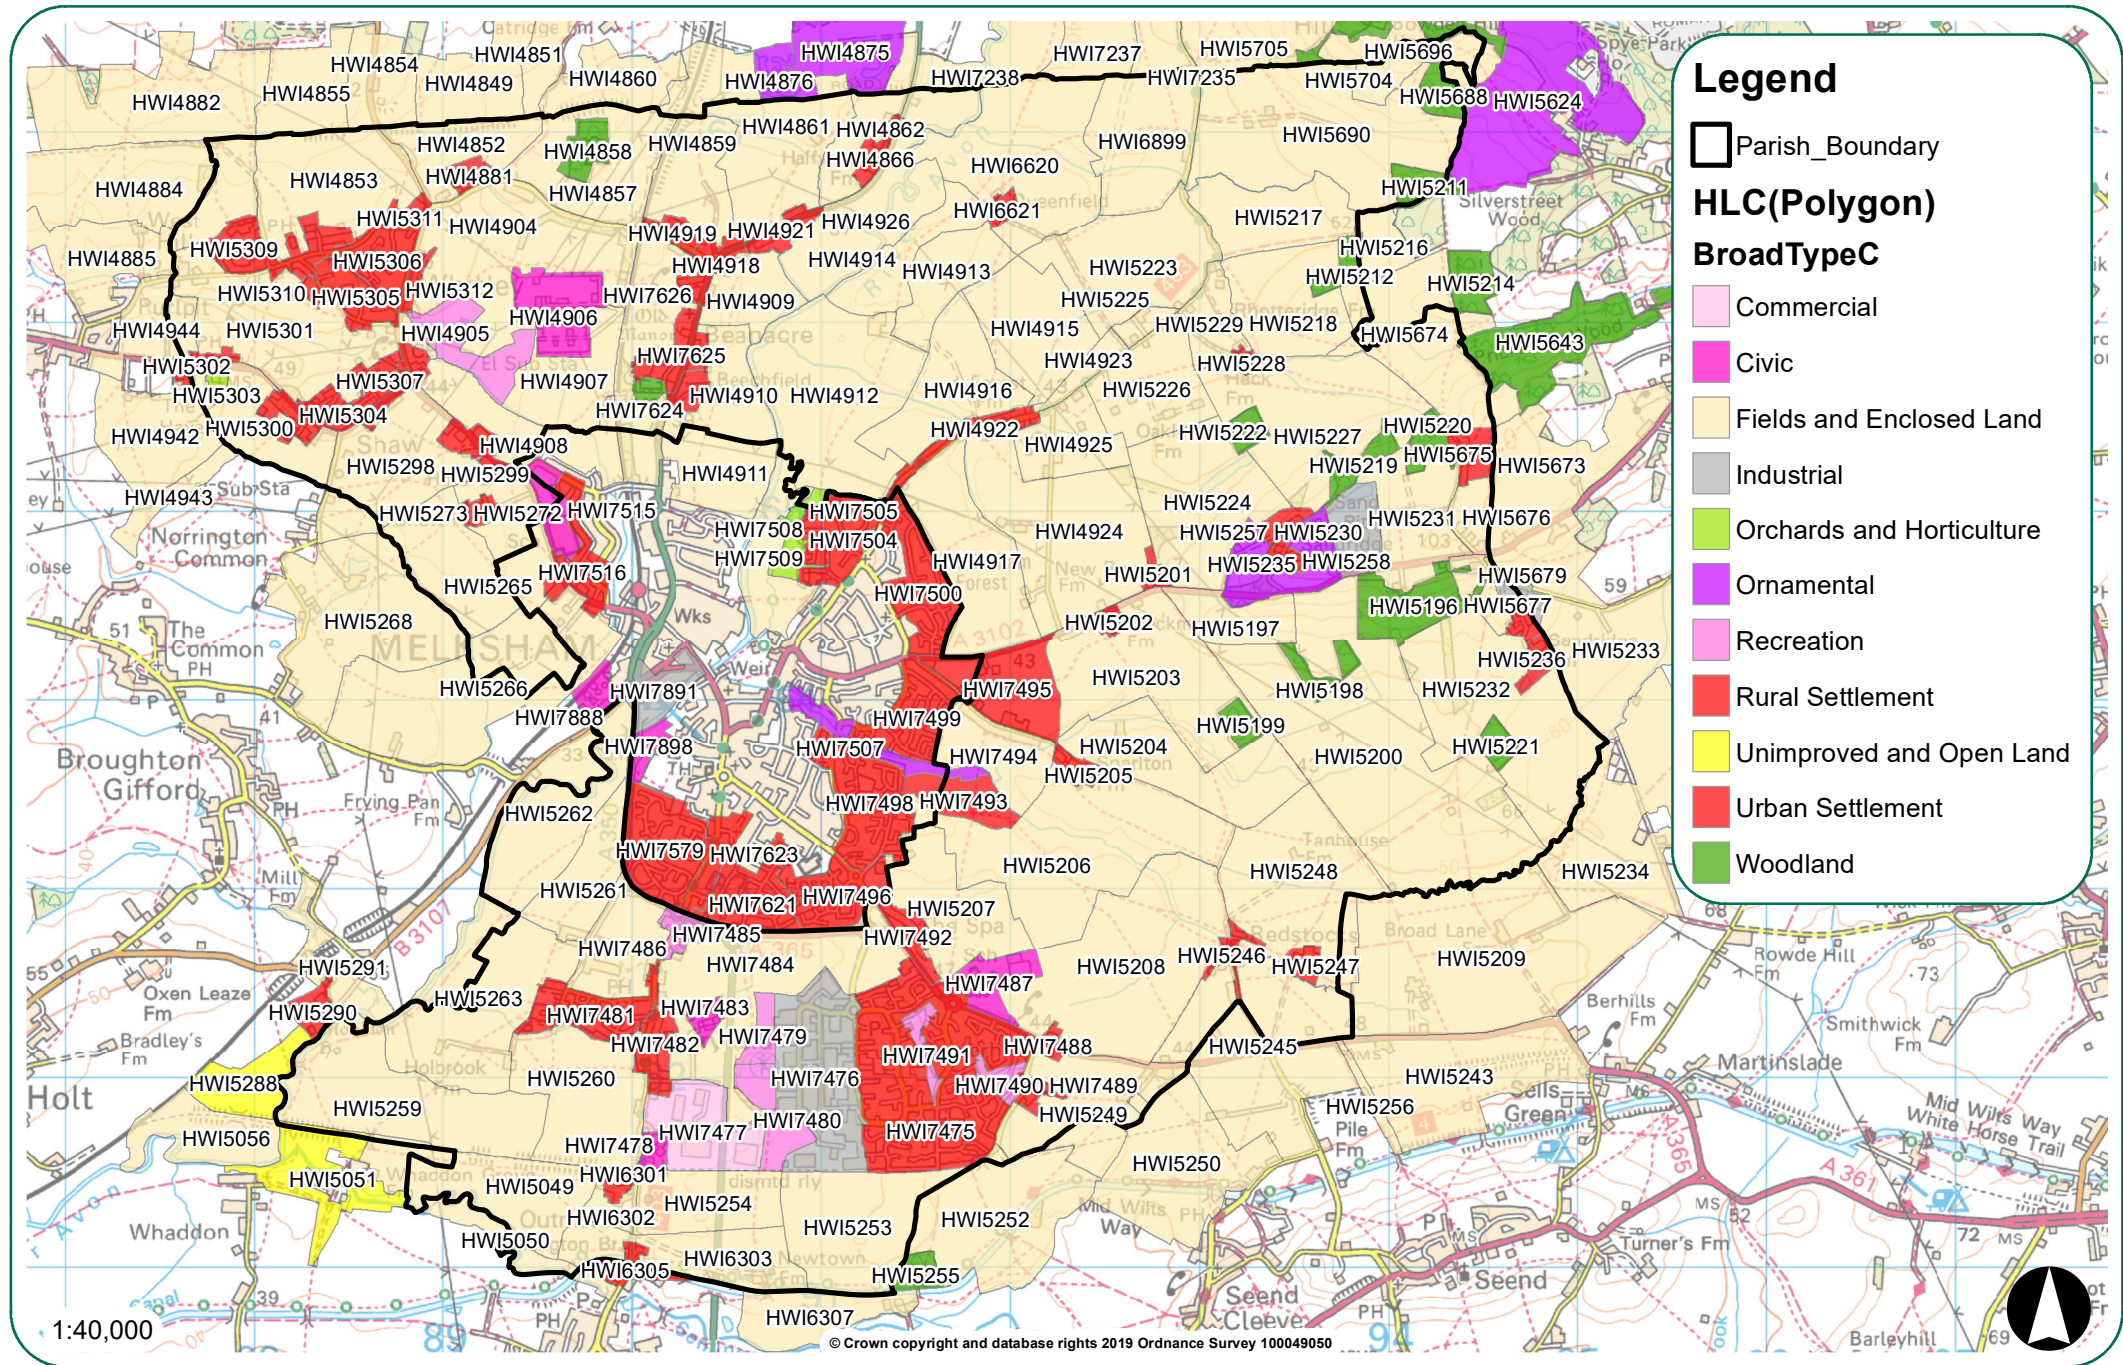

**Melksham Without Neighbourhood Plan  
HER Historic Landscape Characterisation Map**

**Legend**

- Parish\_Boundary
- HLC(Polygon)**
- BroadTypeC**
- Commercial
- Civic
- Fields and Enclosed Land
- Industrial
- Orchards and Horticulture
- Ornamental
- Recreation
- Rural Settlement
- Unimproved and Open Land
- Urban Settlement
- Woodland

1:40,000