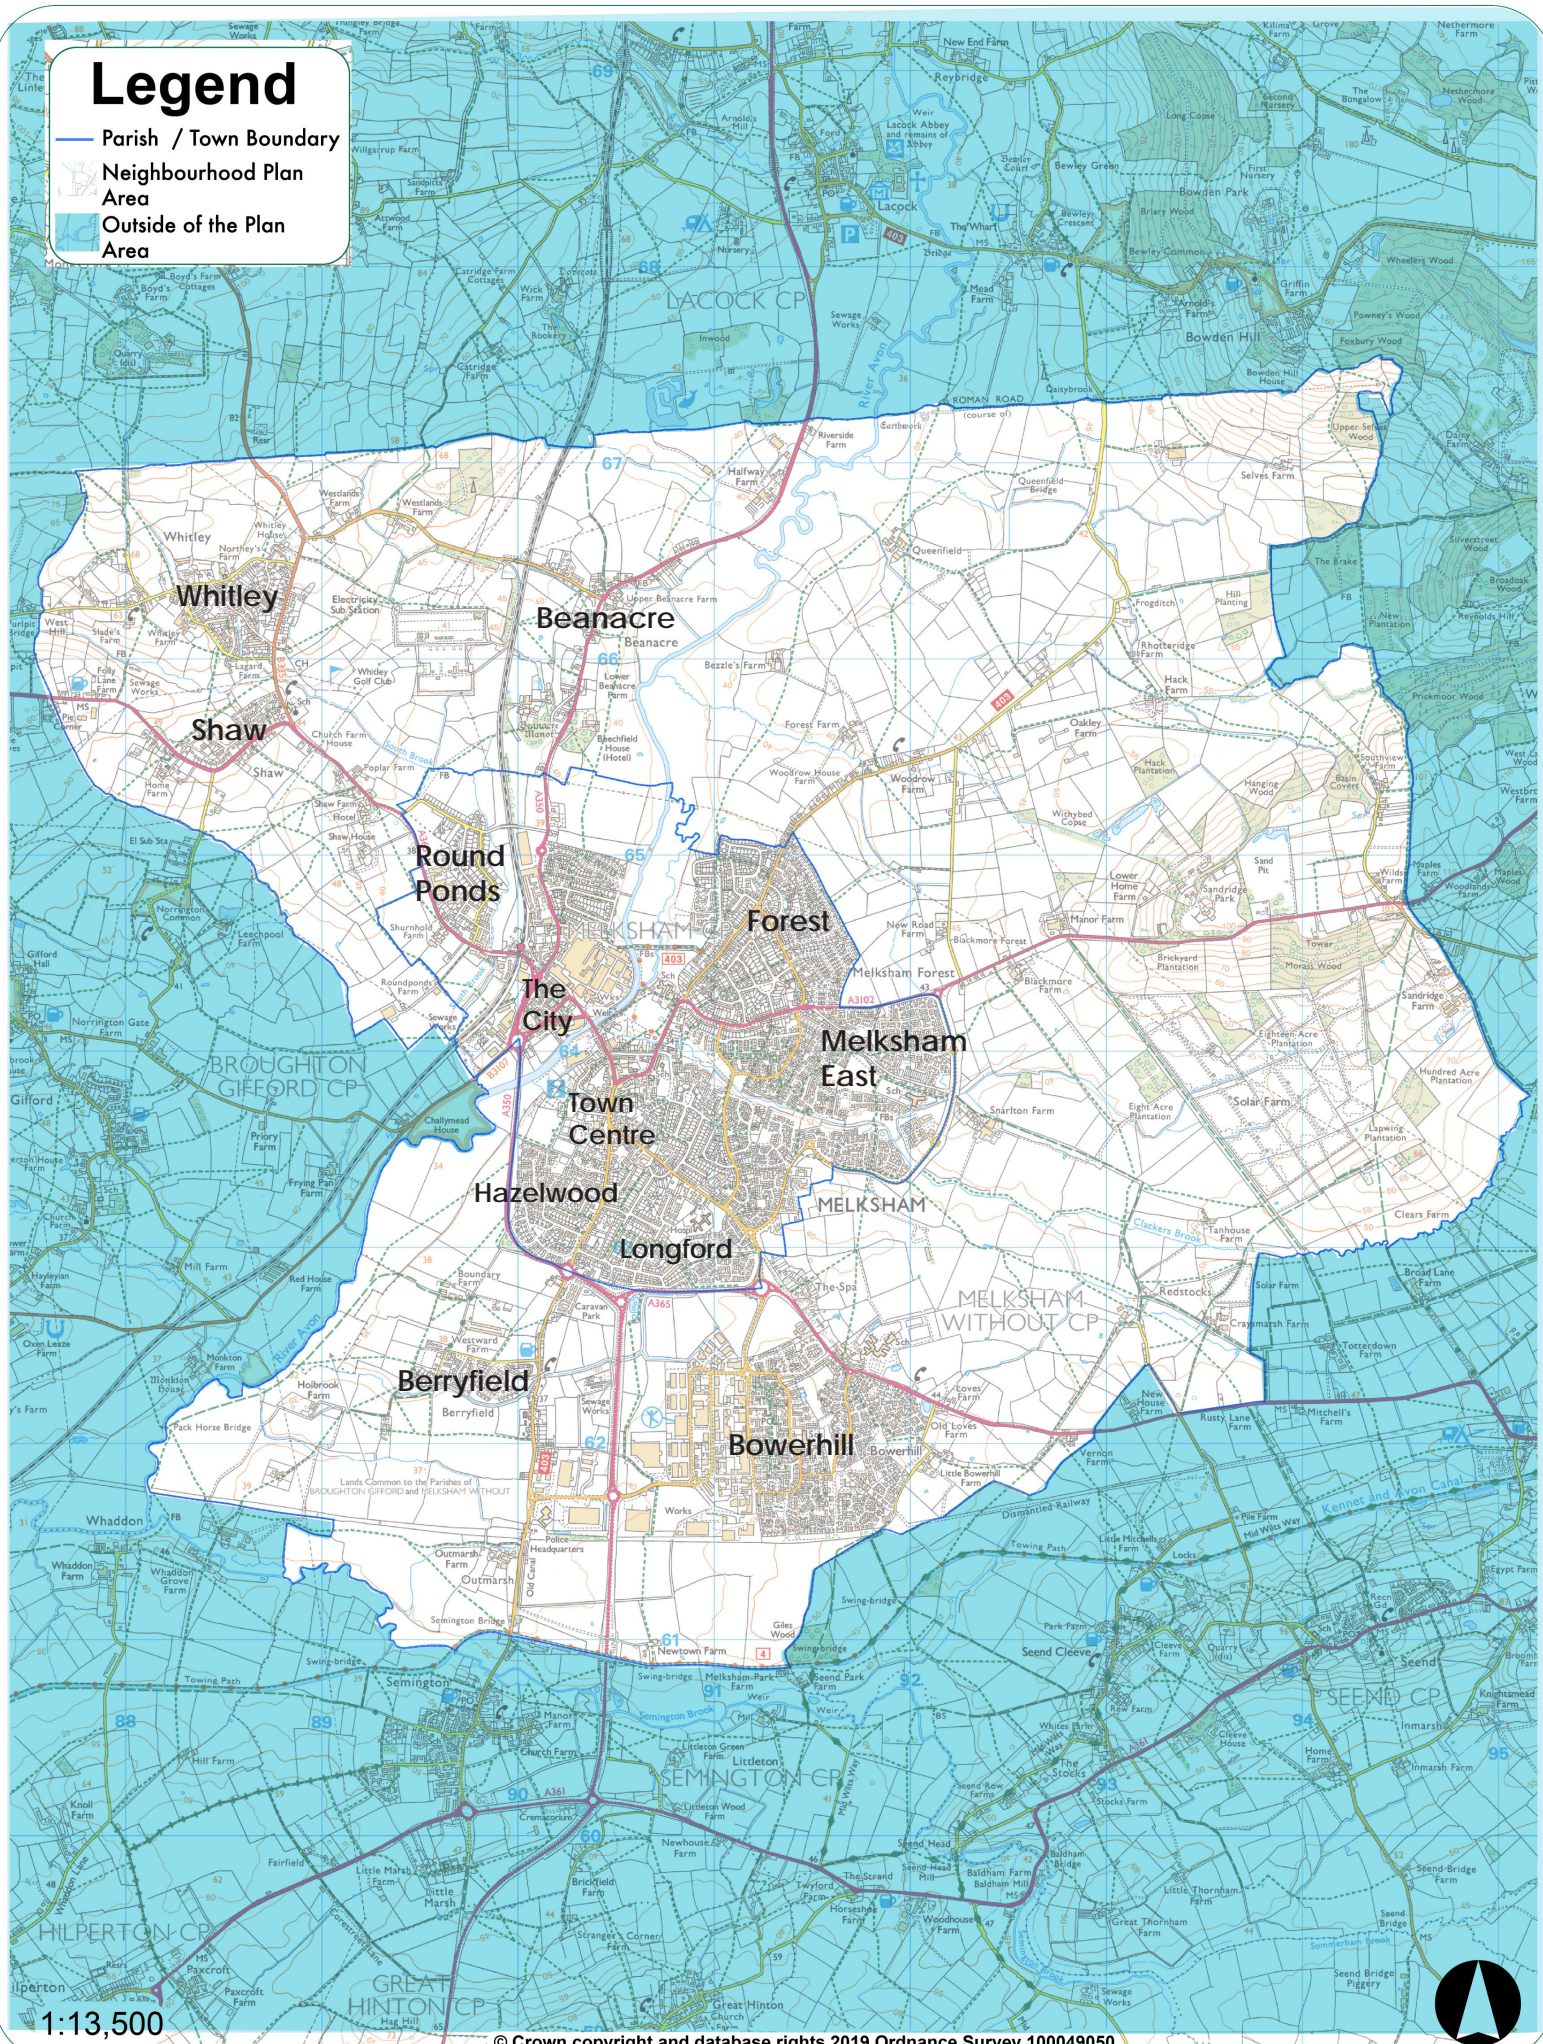

**Legend**

- Parish / Town Boundary
- Neighbourhood Plan Area
- Outside of the Plan Area

1:13,500