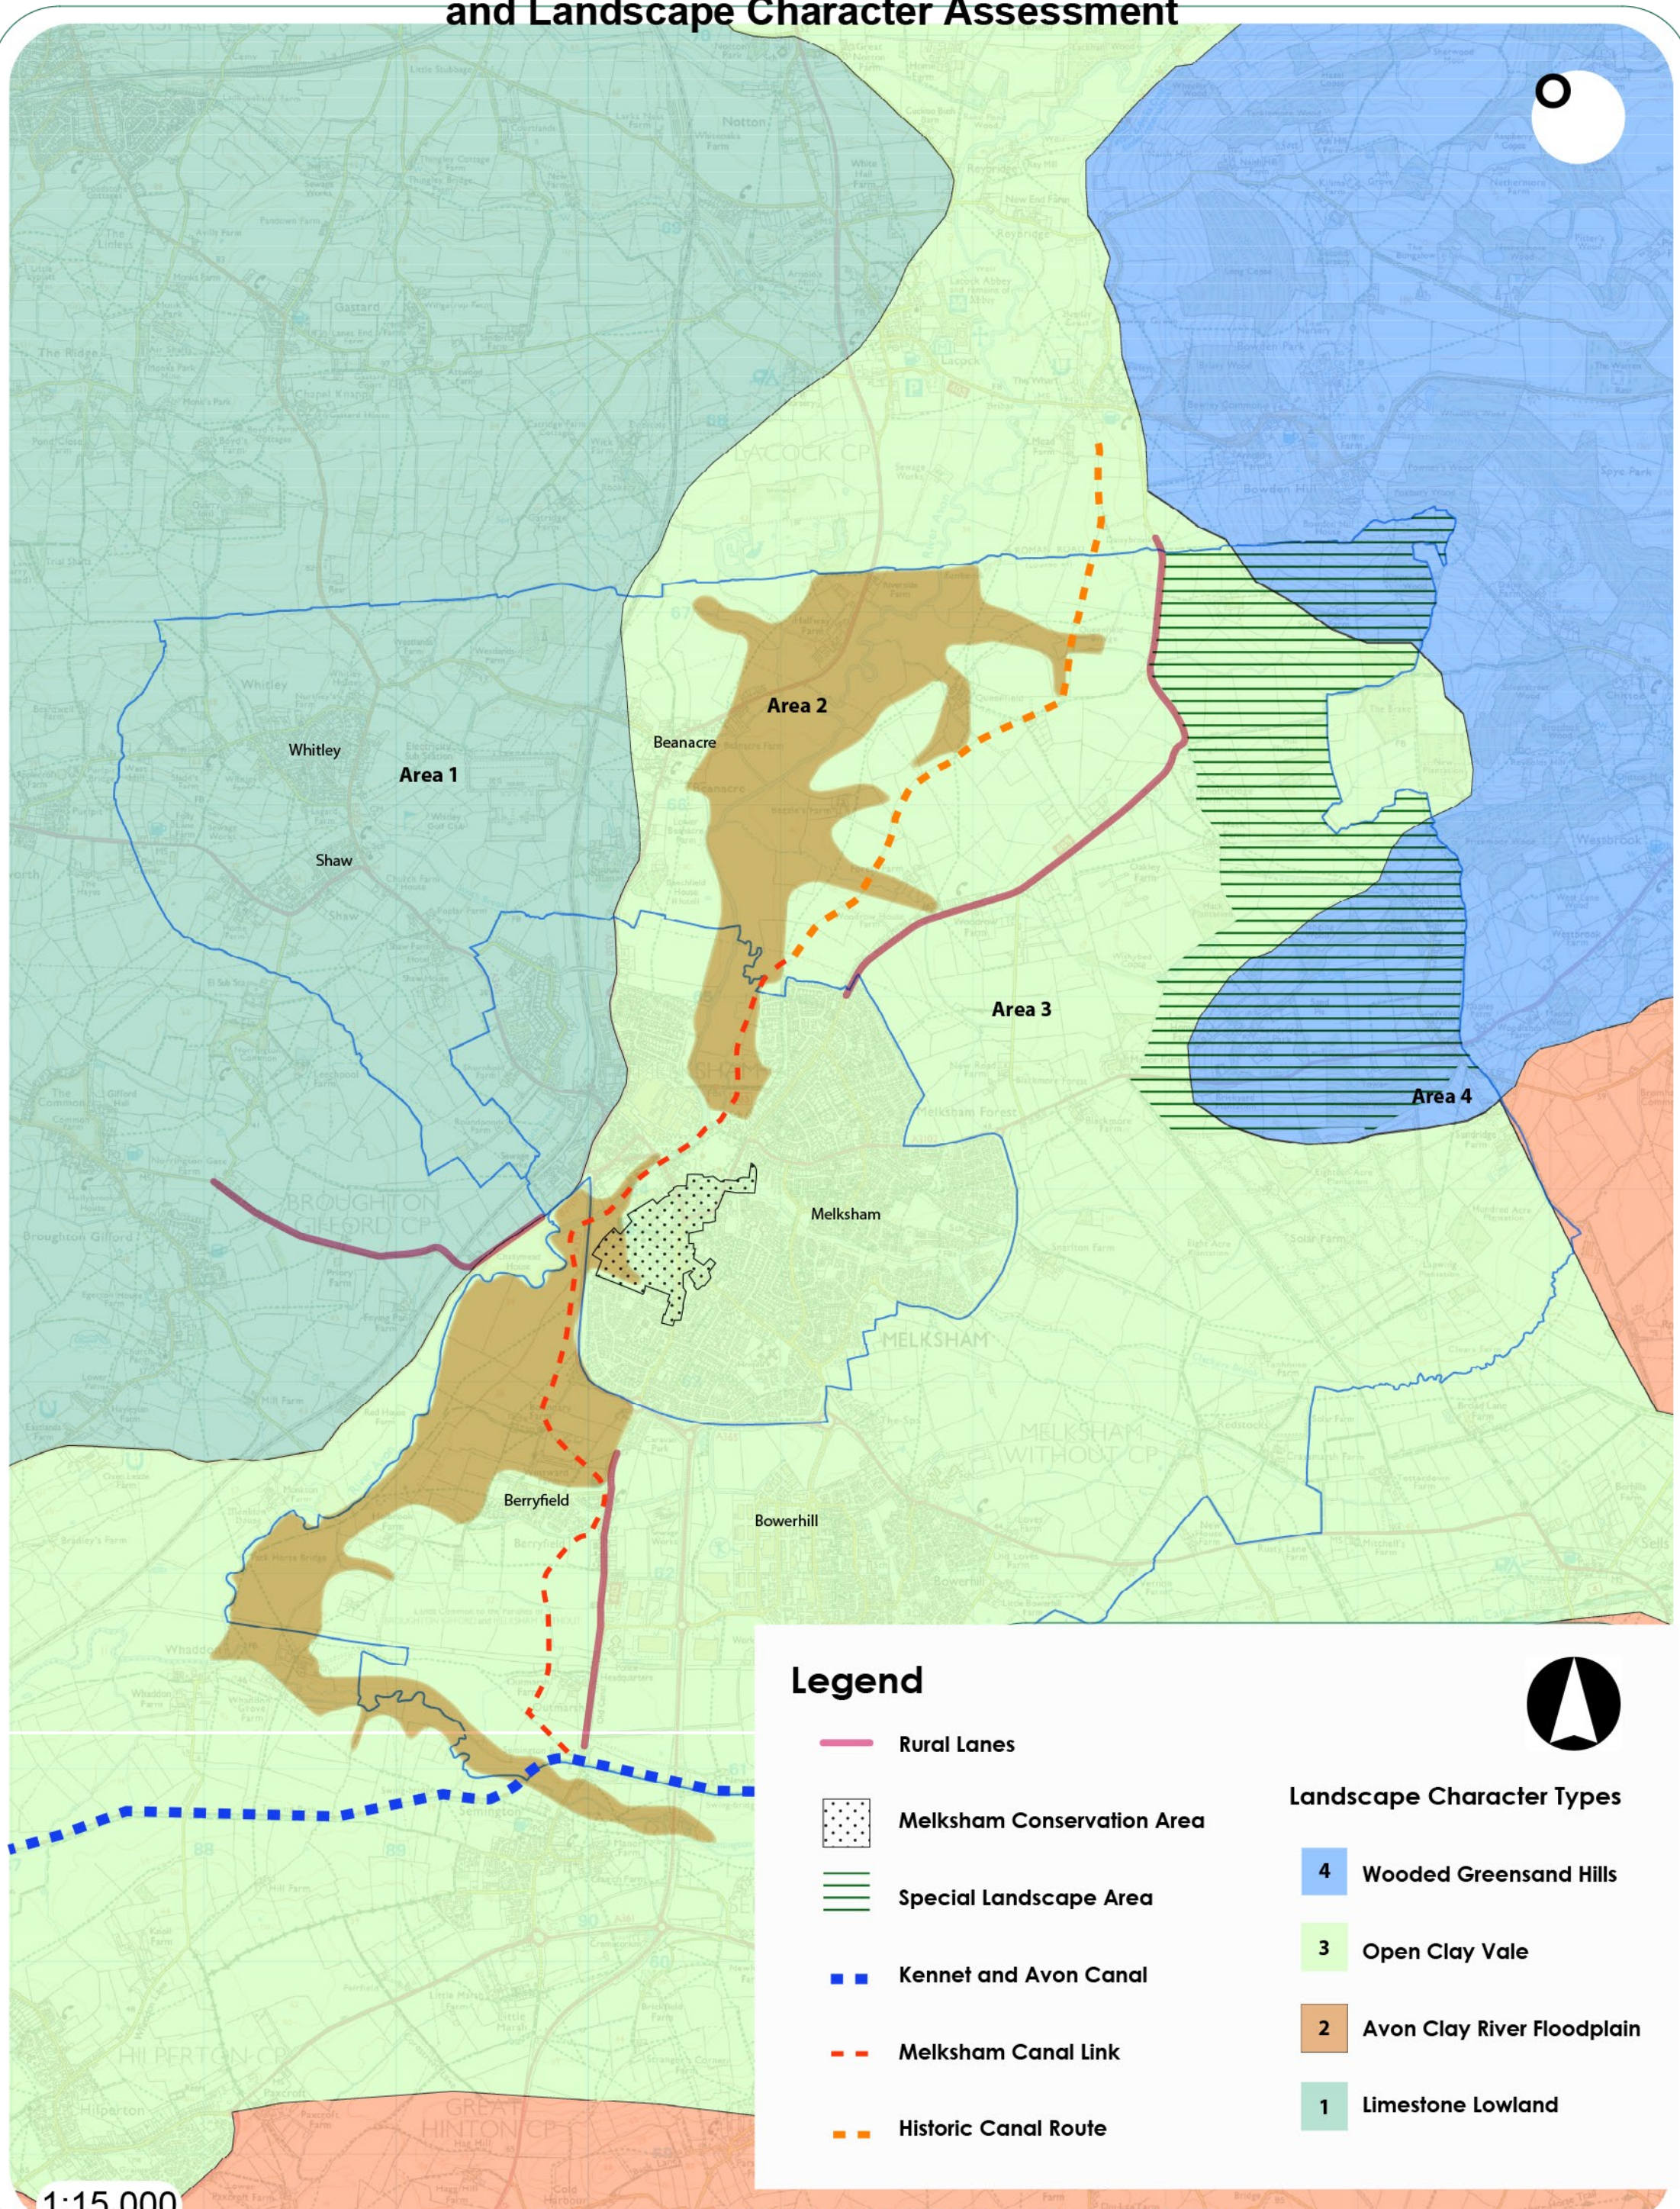

Melksham neighbourhood Area and Landscape Character Assessment

Legend

-  Rural Lanes
-  Melksham Conservation Area
-  Special Landscape Area
-  Kennet and Avon Canal
-  Melksham Canal Link
-  Historic Canal Route

Landscape Character Types

-  4 Wooded Greensand Hills
-  3 Open Clay Vale
-  2 Avon Clay River Floodplain
-  1 Limestone Lowland